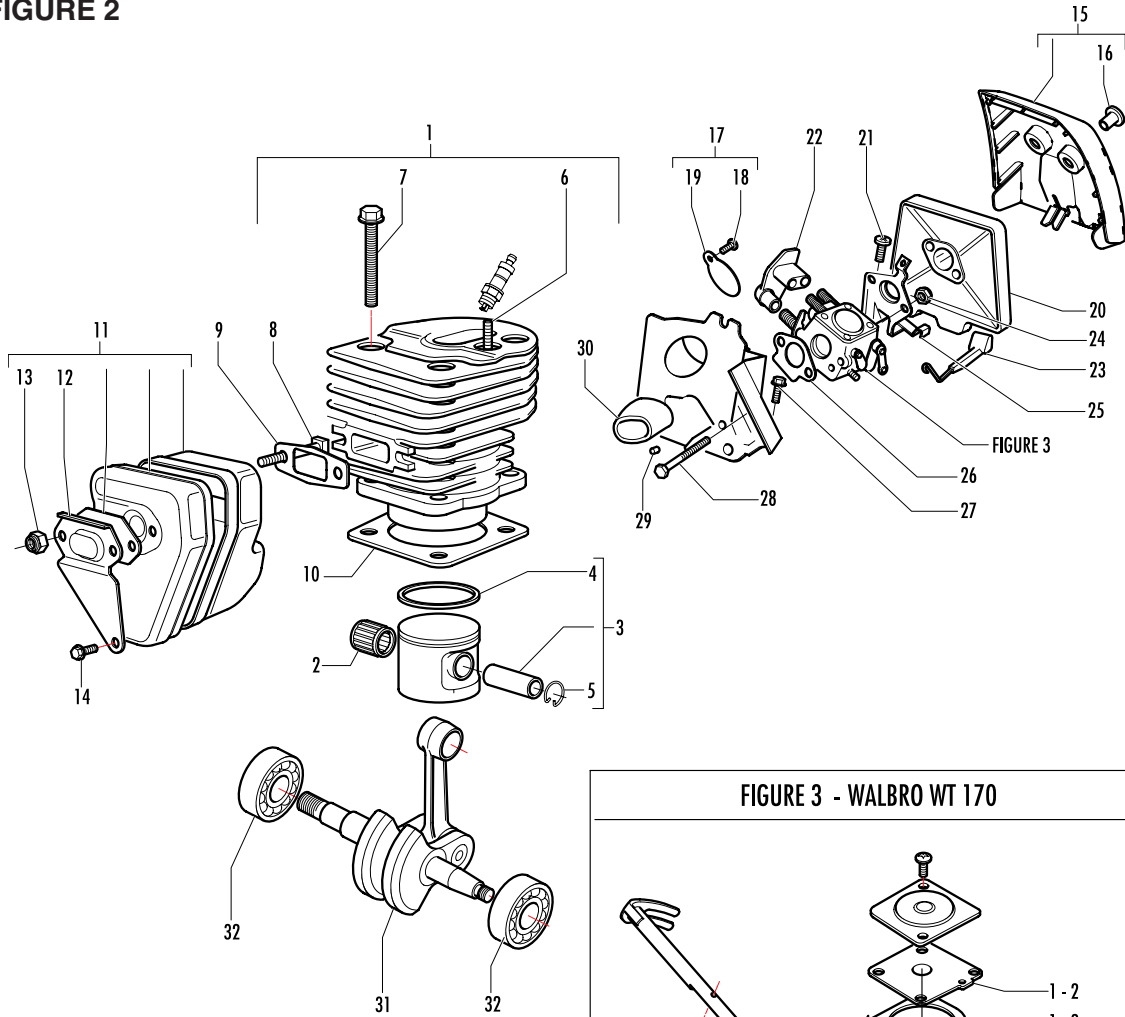

brand	PARTNER

date	JUN/03	SHEET 4/5

Model	Prefix
543 15" - 325	01

Product number
953900435

FIGURE 2