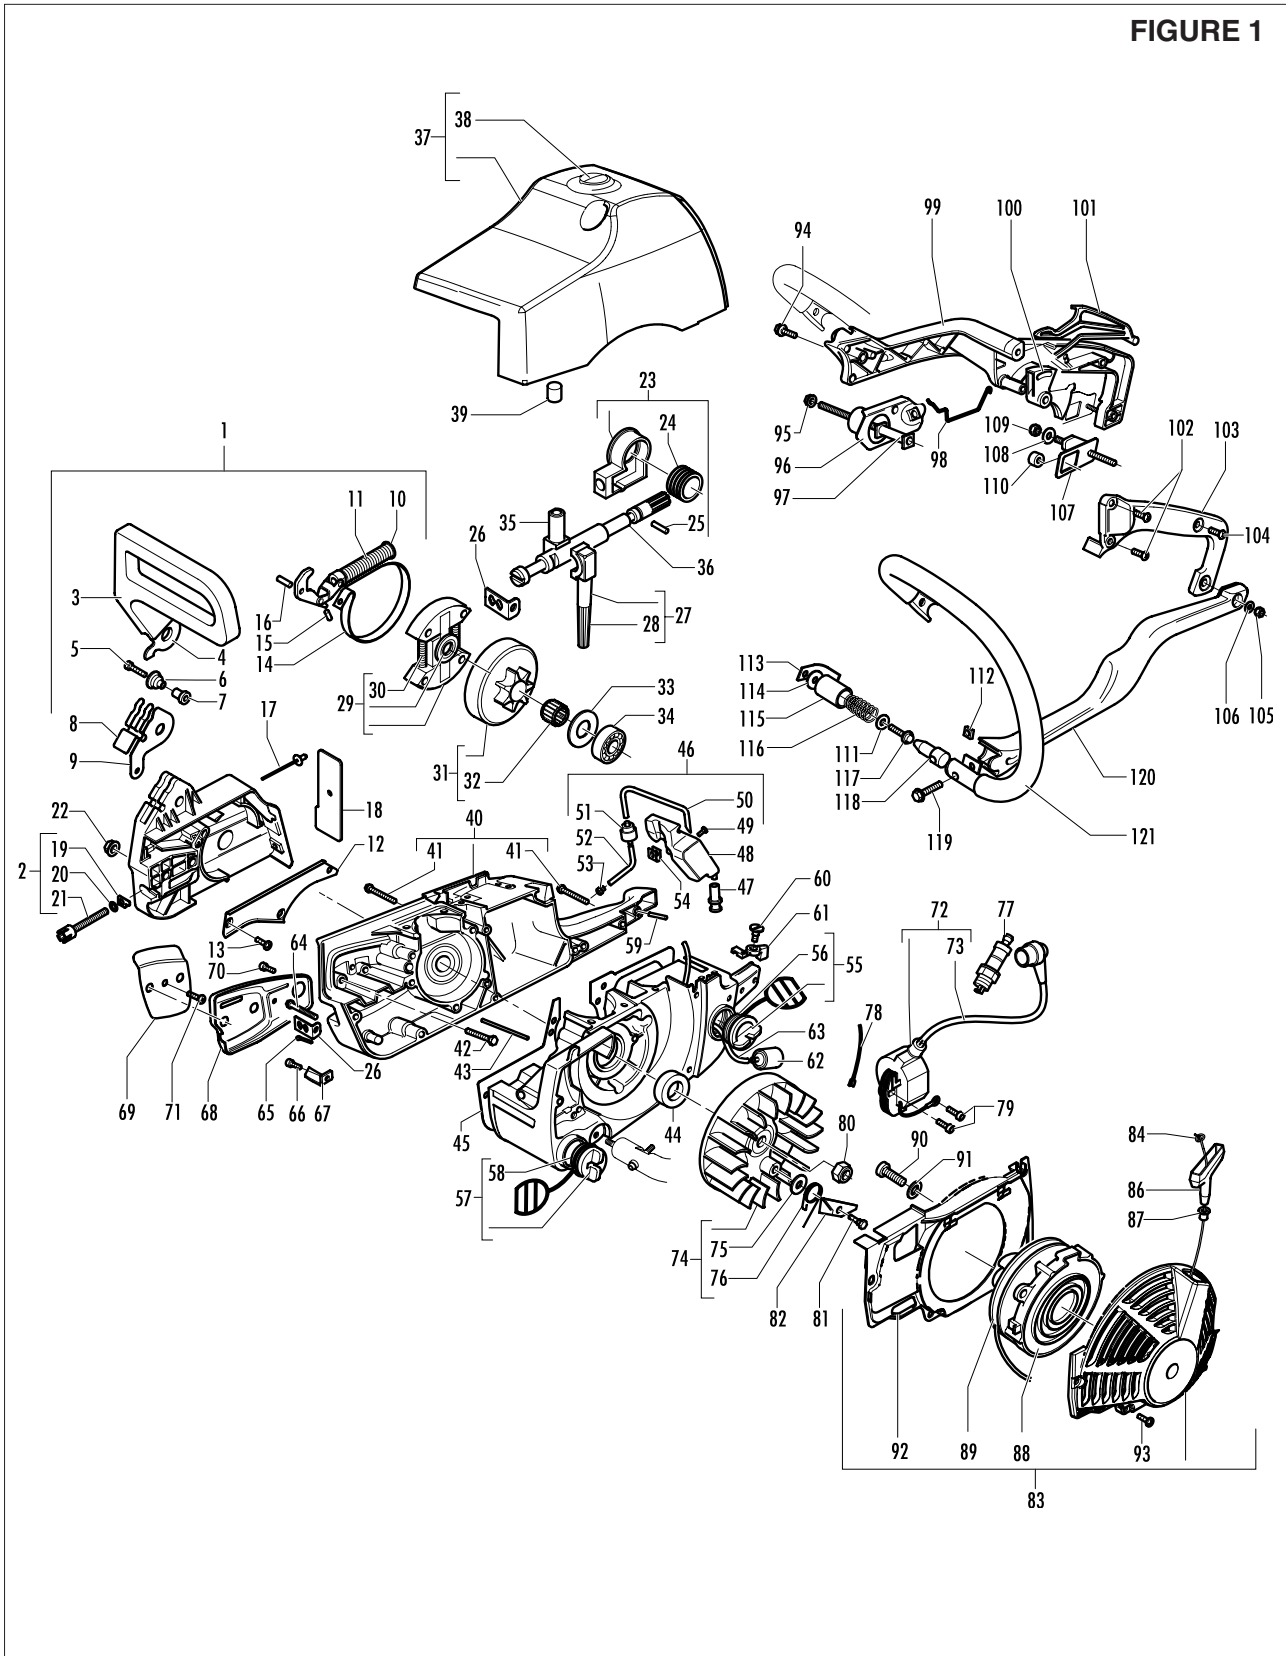

brand	PARTNER

date	JUN/03	SHEET 1/5

Model	Prefix
543 15" - 325	01

Product number
953900435

FIGURE 1